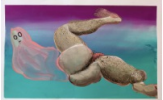

Jemma Nelson
Phasmaphobia (II), 2022
Poster color on paper
12h x 18w in

$ 1,600.00